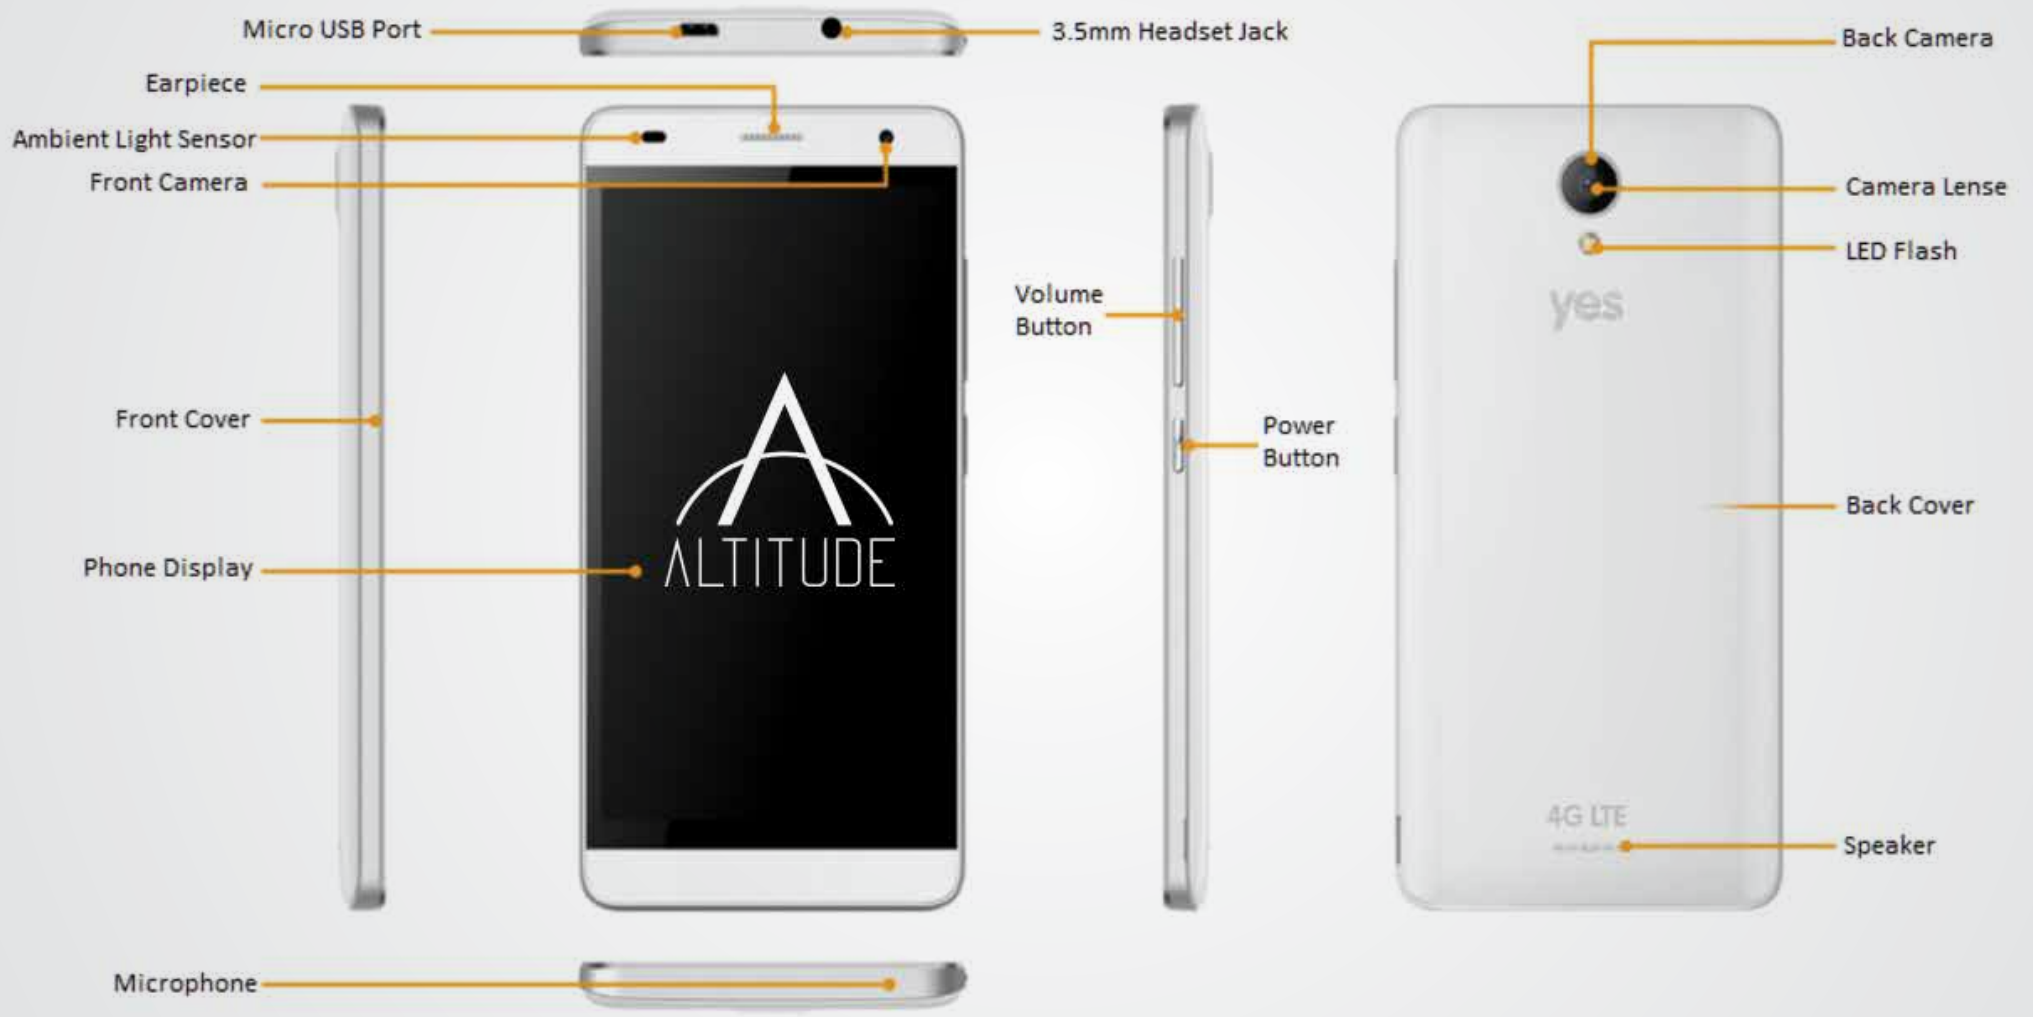

GETTING STARTED

BUTTON FUNCTIONS

Power Button

When phone is turned off :

- Press and hold the power button to turn on

When phone is turned on :

- Press the power button to turn the screen on or off
- Press and hold to trigger the menu selection for "Power off", "Reboot" and "Airplane mode"
- Press and hold for more than 13 seconds to force power off
- Press to mute during incoming call ring