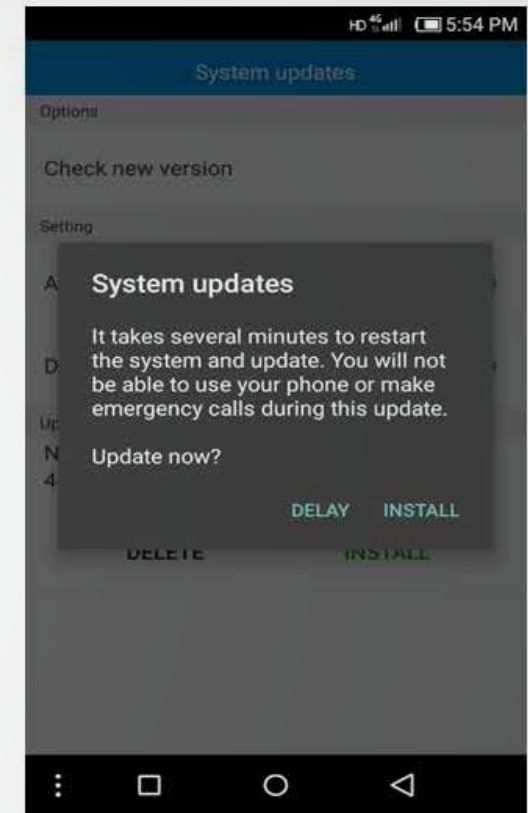

PERFORMING A SYSTEM UPDATE

1. Turn on the phone.
2. Use the system updates app to check new version.
3. You can also use (Settings > About phone > System > Updates > Click on Check new version)

PERFORMING A SYSTEM UPDATE

1. If there is a new version, the info will be displayed under Update Information.

2. Click Download and it will proceed.

3. Once the download has completed, select INSTALL. The phone will auto reboot.

PERFORMING A SYSTEM UPDATE