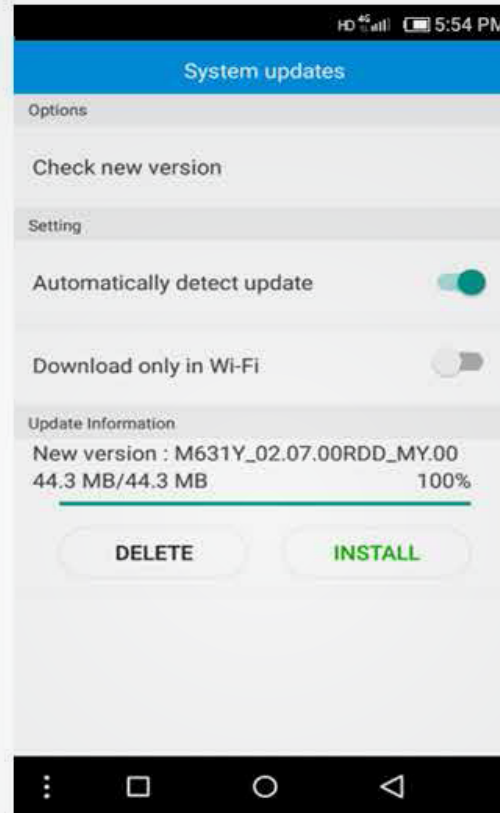

2. Click Download and it will proceed.