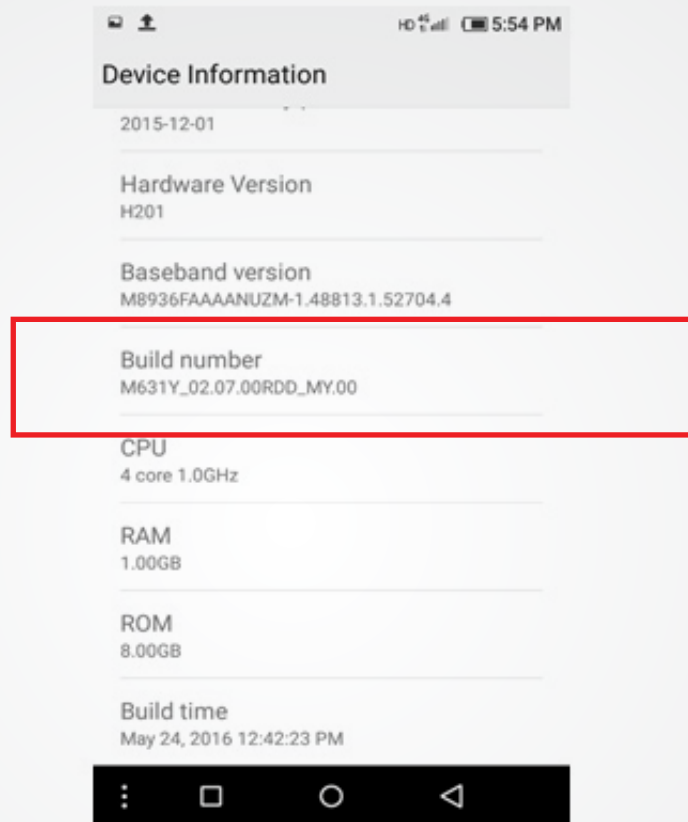

PERFORMING A SYSTEM UPDATE

1. Turn on the phone.
2. Use the system updates app to check new version.
3. You can also use (Settings > About phone > System > Updates > Click on Check new version)

PERFORMING A SYSTEM UPDATE

1. If there is a new version, the info will be displayed under Update Information.

2. Click Download and it will proceed.

3. Once the download has completed, select INSTALL. The phone will auto reboot.

PERFORMING A SYSTEM UPDATE

4. After the reboot, the Notification bar will show Update successful

5. You can go to Settings > About Phone > Device Information to check the build number.

PERFORMING A MEMORY CLEAN UP

1. Press the Recent Task key from any screen.
2. Tap the duster icon to clean the memory.