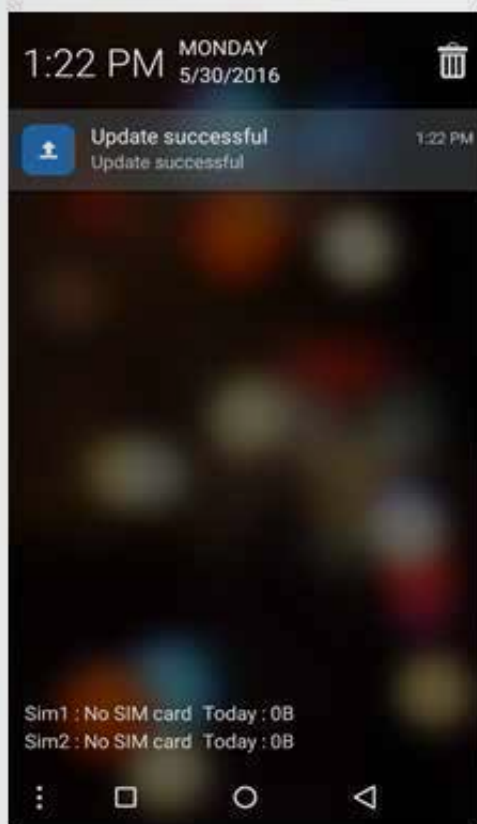

1. If there is a new version, the info will be displayed under Update Information.

2. Click Download and it will proceed.

3. Once the download has completed, select INSTALL. The phone will auto reboot.

PERFORMING A SYSTEM UPDATE