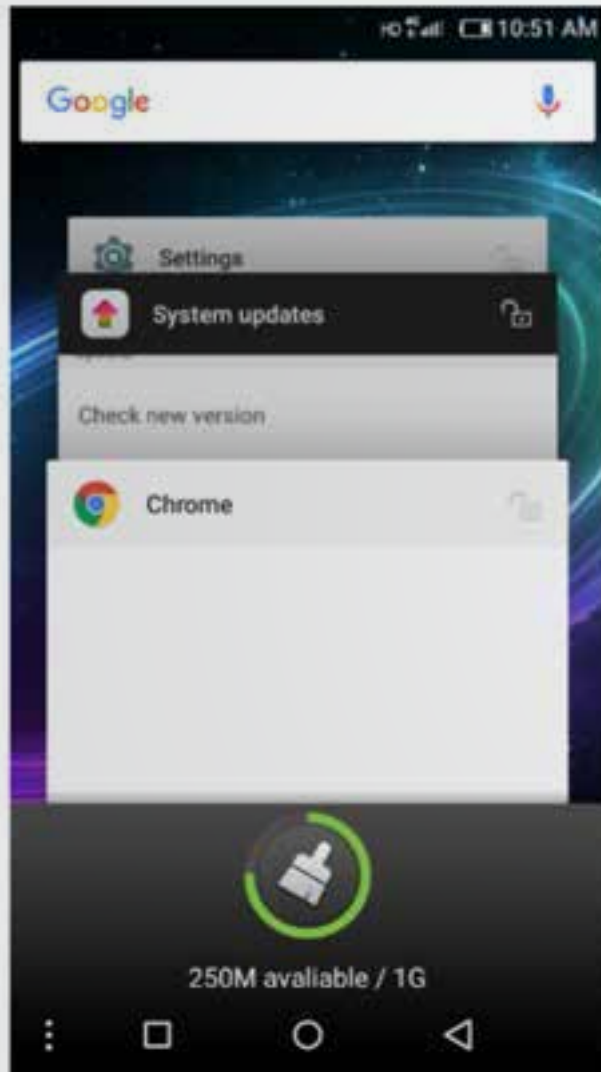

1. If there is a new version, the info will be displayed under Update Information.

2. Click Download and it will proceed.

3. Once the download has completed, select INSTALL. The phone will auto reboot.

PERFORMING A SYSTEM UPDATE

4. After the reboot, the Notification bar will show Update successful

5. You can go to Settings > About Phone > Device Information to check the build number.

PERFORMING A MEMORY CLEAN UP

1. Press the Recent Task key from any screen.
2. Tap the duster icon to clean the memory.